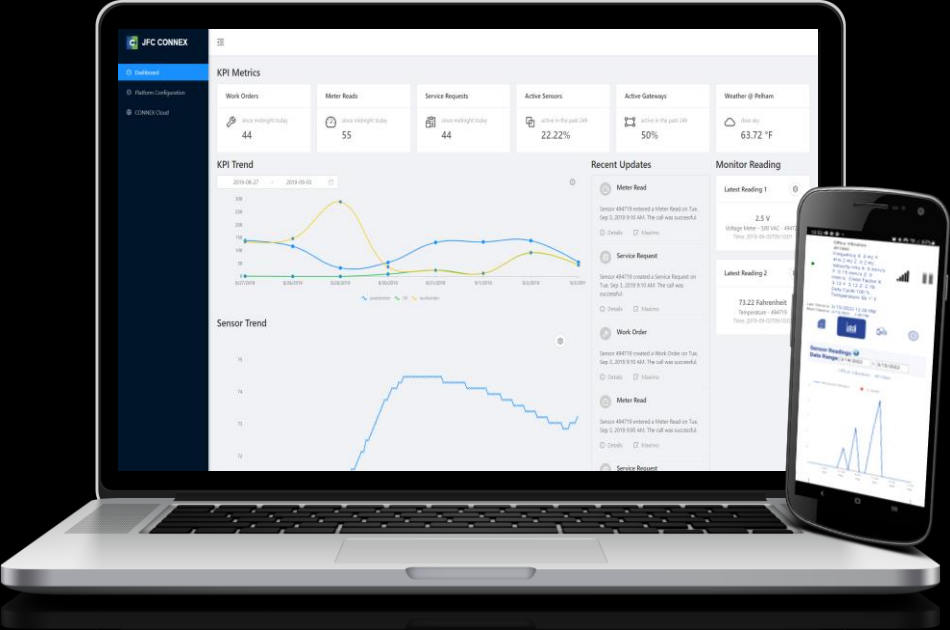

CONNEX

JFC & Associates